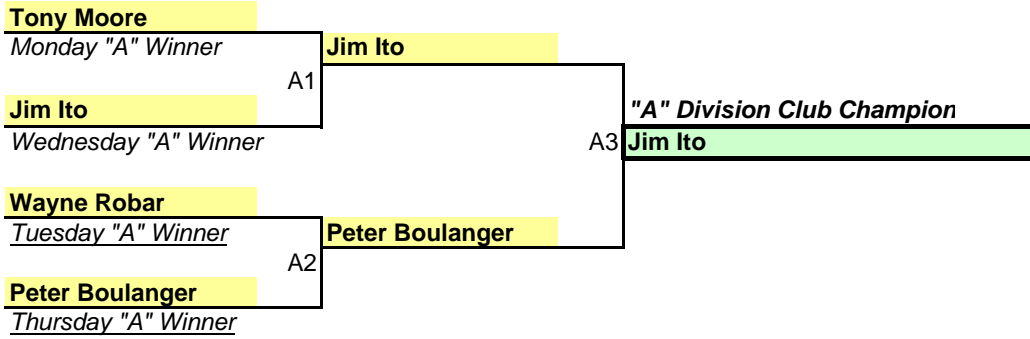

# "A" Division Championship

<b>Game Schedule</b>						
Time	1	2	3	4	5	6
Apr. 10 7:00 PM	C1	B1	A1	B2	C2	A2
Apr. 12 4:30 PM		C3	B3	A3		

# "B" Division Championship