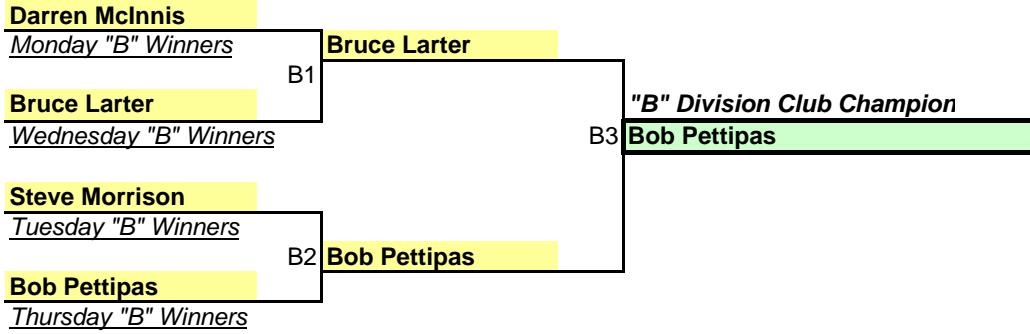

# "A" Division Championship

<b>Game Schedule</b>						
Time	1	2	3	4	5	6
Apr. 10 7:00 PM	C1	B1	A1	B2	C2	A2
Apr. 12 4:30 PM		C3	B3	A3		

# "B" Division Championship